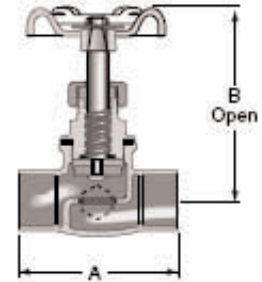

RW-223

Stop with Drain (CxC), Solder Joint Ends

Size	A	B	Wt.
1/2	2.13	2.80	0.48
3/4	2.76	2.88	0.69

RW-252

Silcock (IPS), Screwed End x Hose

Size	B	Wt.
1/2	3.84	0.52
3/4	3.84	0.60

RW-272

Silcock (CxC), Solder Joint End x Hose

Size	B	Wt.
1/2	3.84	0.52
3/4	3.84	0.60