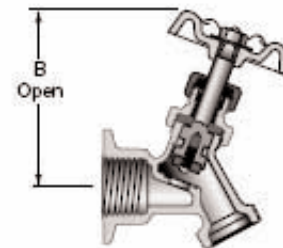

RW-223

Stop with Drain (CxC), Solder Joint Ends

Size	A	B	Wt.
1/2	2.13	2.80	0.48
3/4	2.76	2.88	0.69

RW-252

Silcock (IPS), Screwed End x Hose

Size	B	Wt.
1/2	3.84	0.52
3/4	3.84	0.60

RW-272

Silcock (CxC), Solder Joint End x Hose

Size	B	Wt.
1/2	3.84	0.52
3/4	3.84	0.60