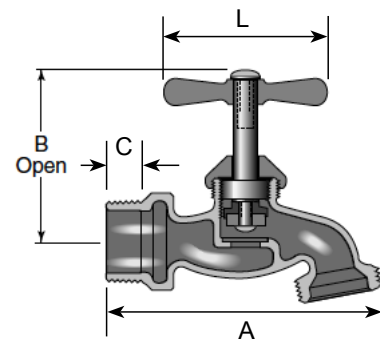

Figure # RW-301

Multi-turn Hose Bibb

Product Features

- 125# CWP
- Brass Body
- NBR Seat
- Male Thread x Hose

Materials & Specifications

Item	Description	Material	Specification
1	Body	Brass	B283 C37700
2	Seat	NBR	-
3	Seat Disc	Brass	B283 C37700
4	Stem	Brass	B283 C37700
5	Packing	NBR	-
6	Packing Nut	Brass	B283 C37700
7	Handle	Brass	B283 C37700
8	Handle Screw	Brass	B283 C37700

Dimensions, Weights (inches-lbs.) & Valve Data

Size	1/2	3/4
A	3.10	3.10
B	2.88	2.88
C	0.55	0.65
L	2.00	2.00
Wt.	0.35	0.38

RED-WHITE VALVE CORP.

20600 Regency Lane, Lake Forest, CA 92630

TEL: 949.859.1010 • FAX: 949.859.7200 • www.redwhitevalvecorp.com